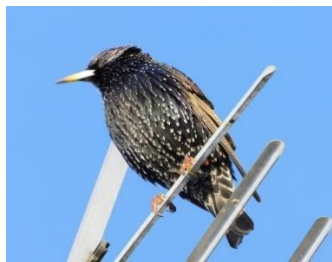

British Nature Guide

Birds and their plumage

Here are three species where the male is more brightly coloured than the female.

Mallard
Male Female

Pheasant
Male Female

Chaffinch
Male Female

Below you will see photos of three species where the male and female look the same.

Mute Swan

Starling

Bluetit

Look in a bird book. Do the male and female of the species named below look the same? Or do they look different? Write your answer in the space next to the name of the bird.

Blackbird _____